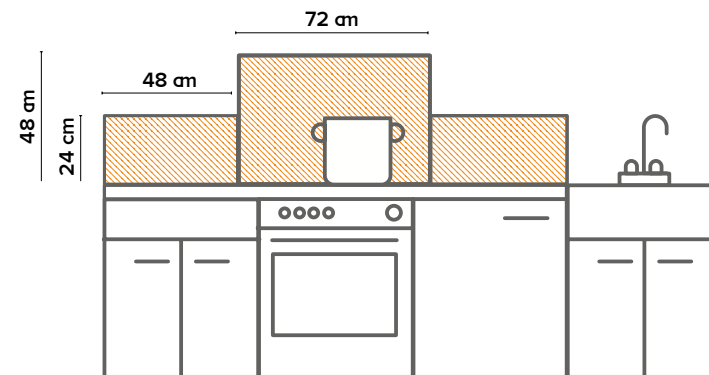

Metal Panel Flat pack 73X49x0,5 cm
Metal Border Flat pack 49x25x0,8 cm

Brushed - 72x48 cm
86202

Brushed - 48x24 cm 2 pcs.
86102