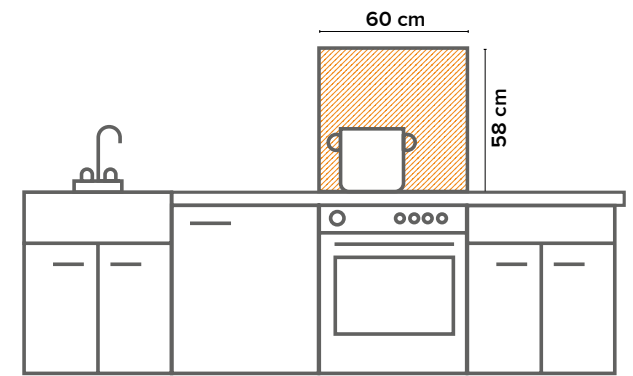

Flat pack 60,5x58,5x0,5 cm

Green Azulejos
87103