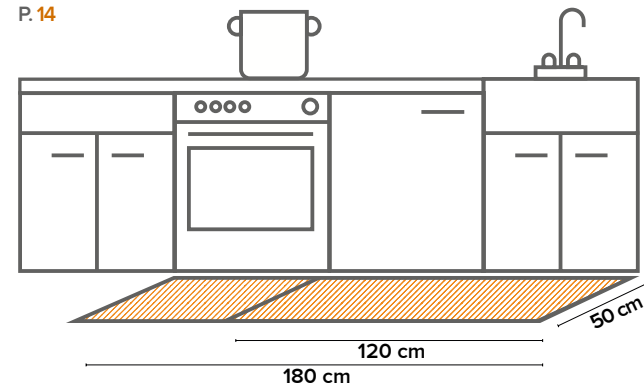

Asciughino Aqua Grip Runners - expanded polyurethane

P. 14

Metal Panels & Borders - aluminum