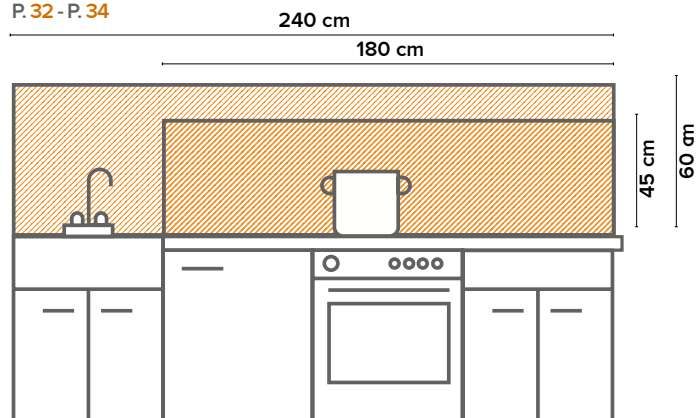

PRODUCT SIZES

P. 08

P. 18

P. 32 - P. 34

P. 14

P. 24

P. 38