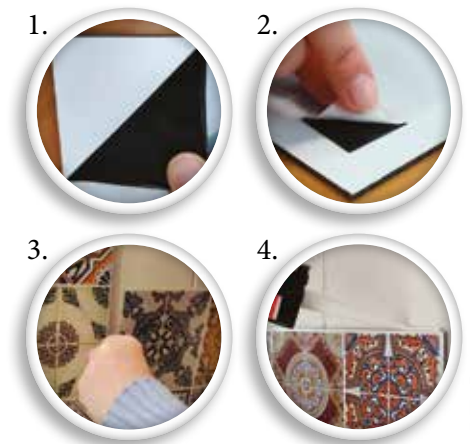

Metal Panel L Size

Flat Pack: 73x49x0,5 cm

Metal Border

Flat Pack: 49x25x0,8 cm

Application

METAL PANELS & BORDERS

Aluminium Decorative Panels

White Marble - 72x48 cm