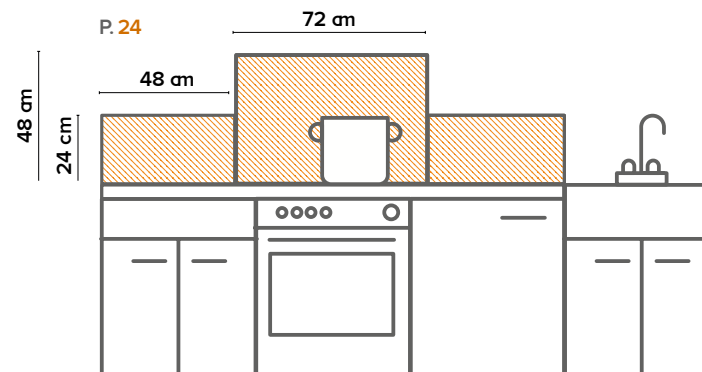

P. 24

Kitchen Panels - pvc stickers