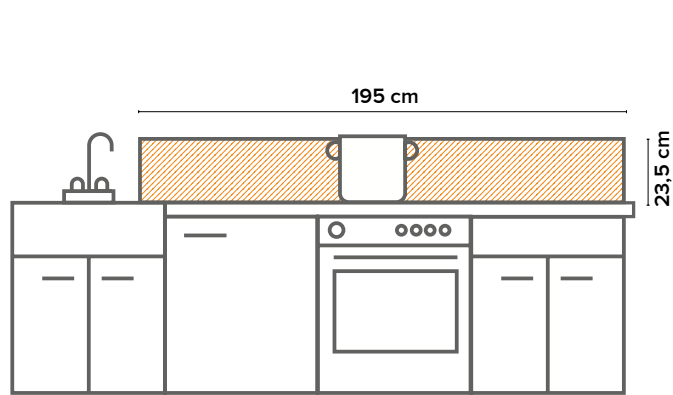

Deco Borders - pvc stickers

P. 42