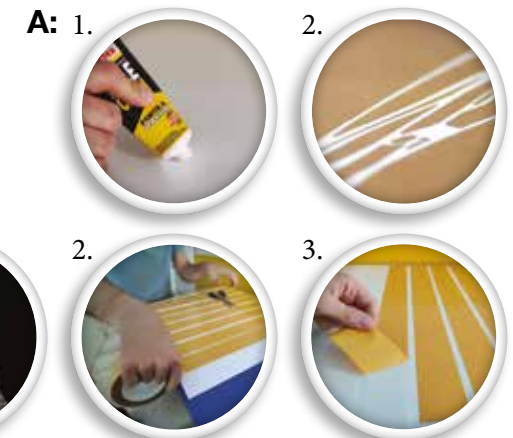

Application A or B