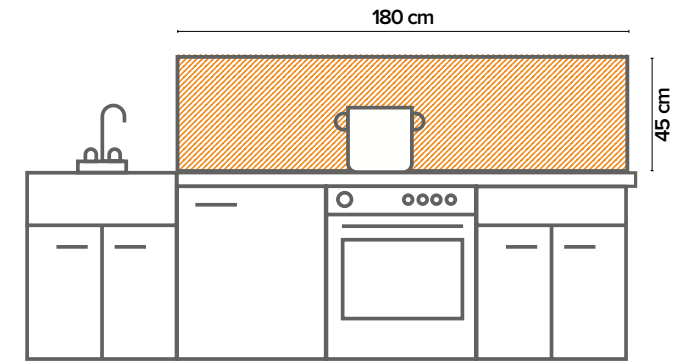

Blister pack
12,5x46x2,5 cm

Grey Stones
67318