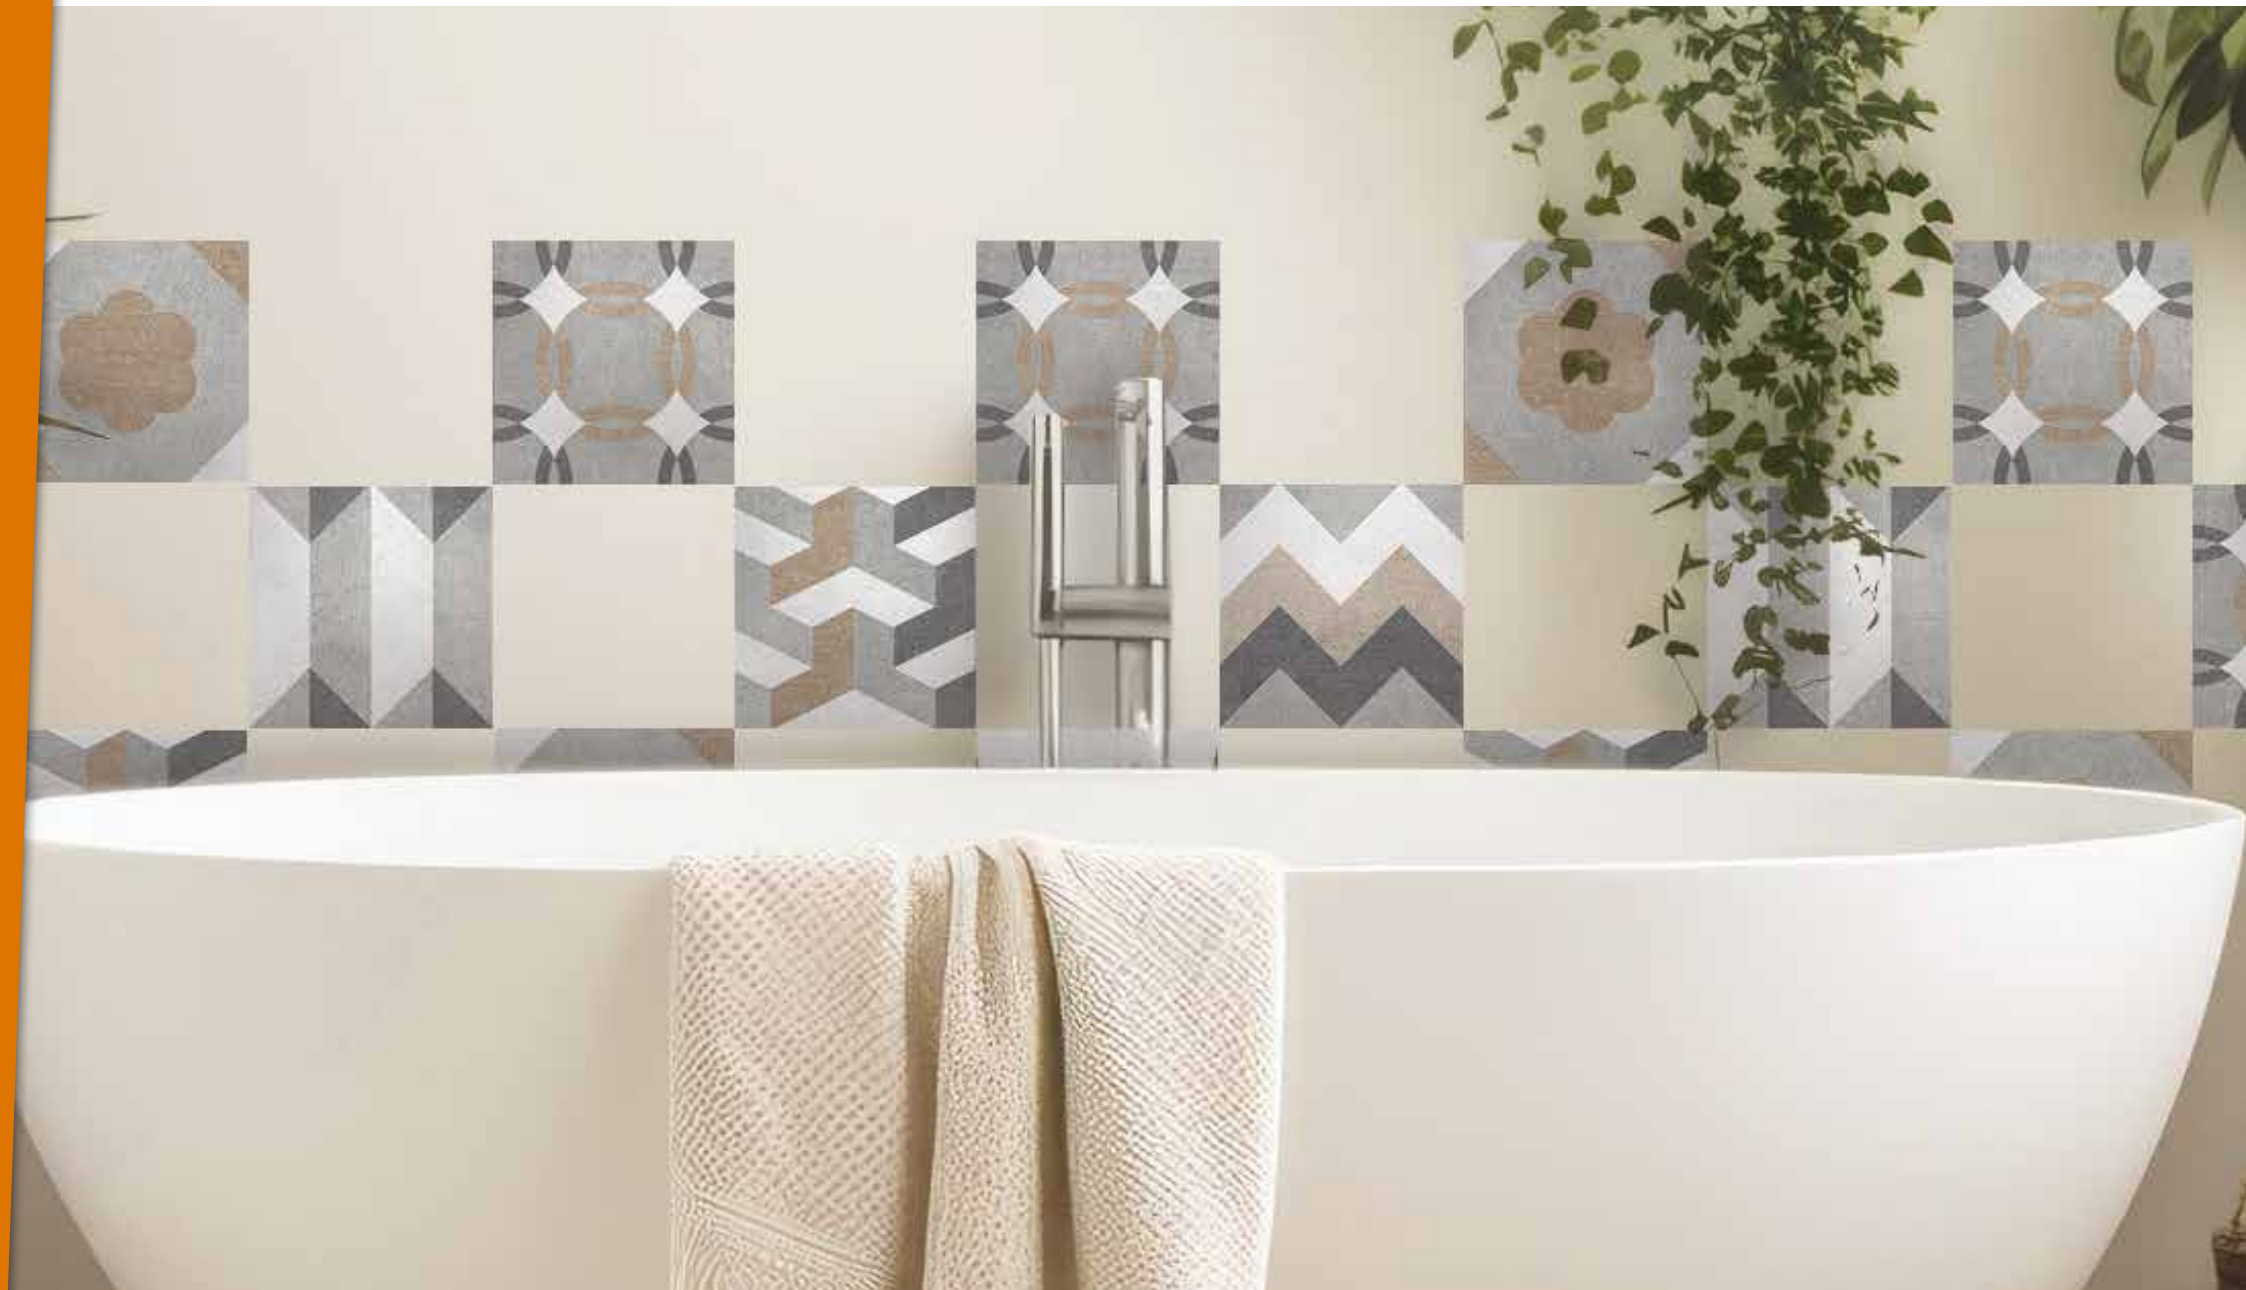

*Coordinated with KP
Coffee - 67250*

Technical characteristics

DECOR TILES & TILE COVERS

Self-Adhesive. Bubble Free

Decor Tiles & Tile Covers are the perfect choice for a quick, easy and low cost decor solution for renovating any bathroom or kitchen with no cementing and no grouting. Thanks to the special microstructure of the adhesive coating, the result is completely wrinkle and bubble free.