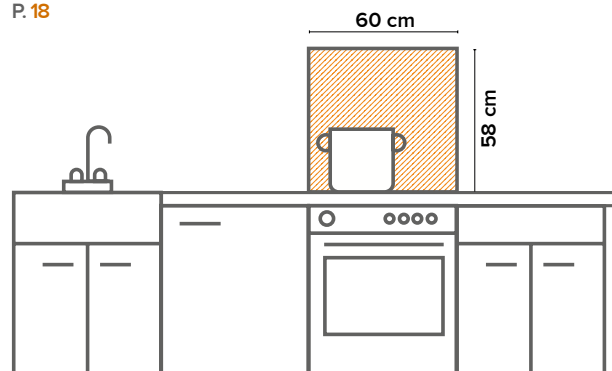

P. 18

Backsplash XL - L - pvc stickers