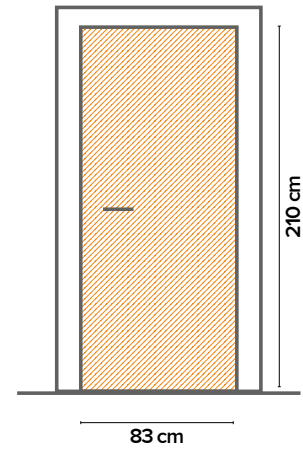

Light resistant perfect to renew your old doors, you can also apply them on the security door or any smooth surface such as furniture and walls.

DISPLAY - Door Cover

Size: H 120 x D 51 X W 54,5 cm

Door Cover

Tube Pack: Ø9x96 cm

Application

DOOR COVERS

Self-Adhesive. Bubble Free

B&W Old Street
20183

Road Sunset
20180

Tube pack $\varnothing 9 \times 96$ cm

Mountain Sunset
20181