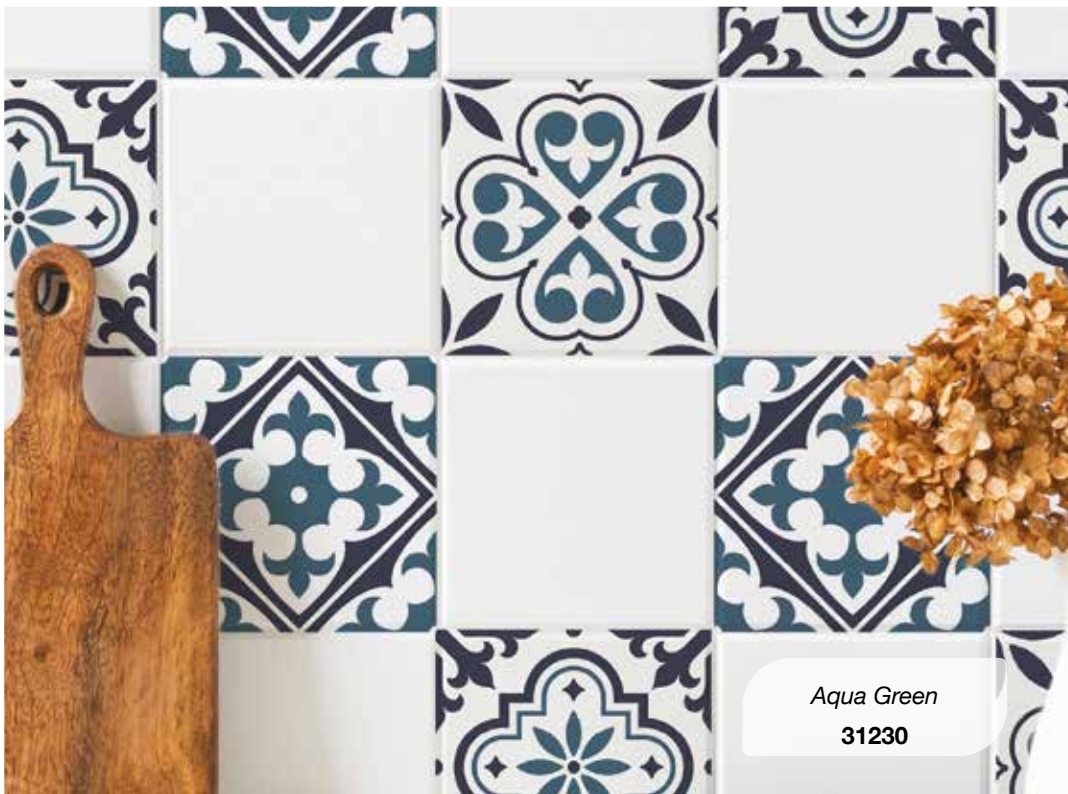

Self-Adhesive. Bubble Free

Black Slate
31228

Brown
31219

Sicily
31221

Desert Colours
31229

Aqua Green
31230

Azulejos
31223

Pink
31224

Beige Flowers
31225

Technical characteristics

PLACEMATS

American-Style

American-style placemats have evolved beyond breakfast, now serving as stylish and versatile options for lunch, informal dinners, and even casual entertaining. These placemats add a touch of modern flair to any table setting.