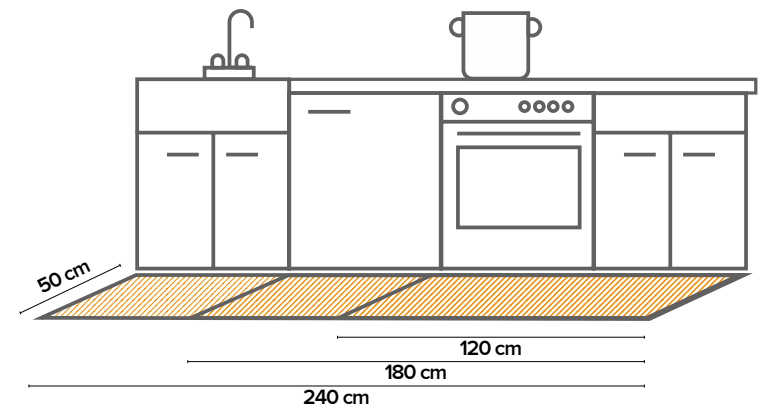

Leaves Texture
M 83536 - L 83636 - XL 83736

Blue Tropical
M 83535 - L 83635 - XL 83735

M size 120x50 cm
L size 180x50 cm
XL size 240x50 cm
Roll runner \varnothing 9x50 cm

Hexagonal Green
M 83537
L 83637
XL 83737