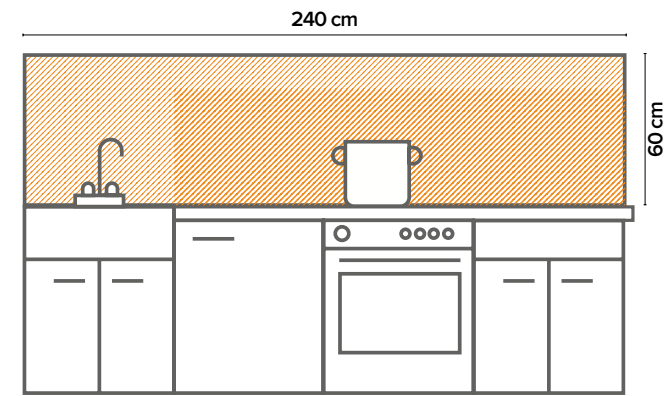

Ancient Azulejos