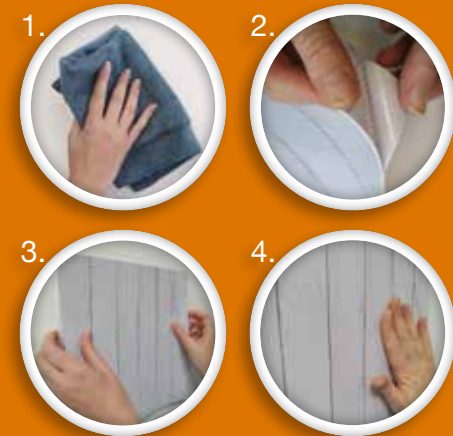

Application