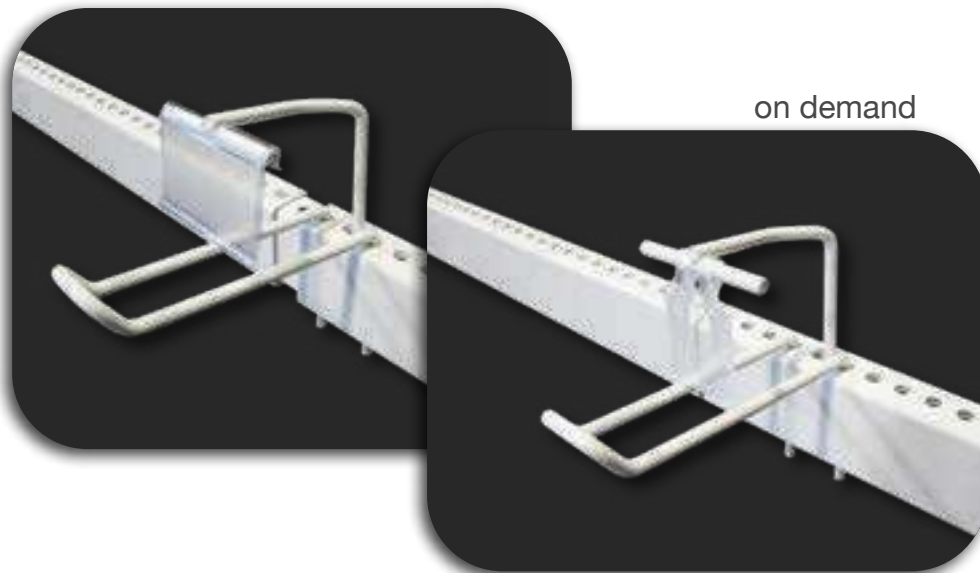

- Code **00030**

20 cm depth

on demand

Price Holder:

- Code **00027**

35x55 cm

- Code **00029**

25x33 cm

on demand

4 Different Sizes:

- Code **00801** 16 cm depth
- Code **00802** 24 cm depth
- Code **00803** 32 cm depth
- Code **00804** 40 cm depth

They can be extended from 100 cm to 133 cm.

Hooks on demand (p. 15)