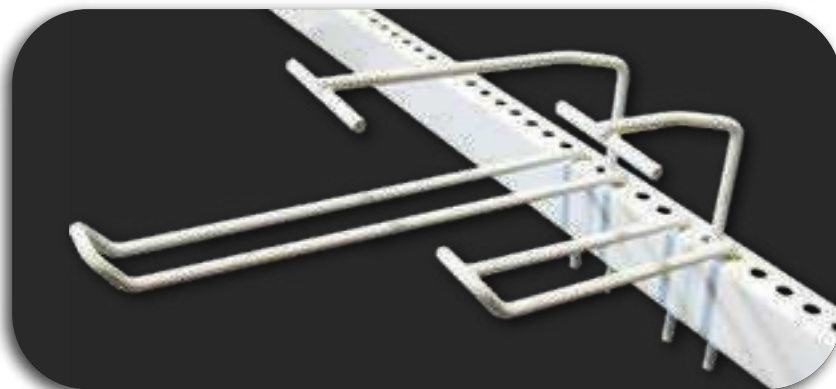

Code **00011L**

Left hook - 16 cm white

Code **00011R**

Right hook - 16 cm white

White metal hooks for crossbars.

Hook:

- Code **00015**

12 cm depth

- Code **00030**

20 cm depth

on demand

Price Holder:

- Code **00027**

35x55 cm

- Code **00029**

25x33 cm

on demand

4 Different Sizes:

- Code **00801** 16 cm depth
- Code **00802** 24 cm depth
- Code **00803** 32 cm depth
- Code **00804** 40 cm depth

They can be extended from 100 cm to 133 cm.

Hooks on demand (p. 15)