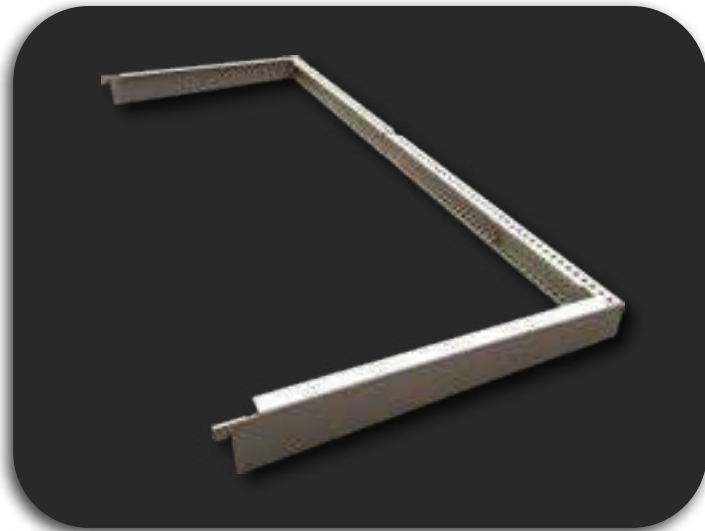

Code **00011L**

Left hook - 16 cm white

Code **00011R**

Right hook - 16 cm white

White metal hooks for crossbars.

Hook:

- Code **00015**

12 cm depth

- Code **00030**

20 cm depth

on demand

Price Holder:

- Code **00027**

35x55 cm

- Code **00029**

25x33 cm

on demand

4 Different Sizes:

- Code **00801** 16 cm depth
- Code **00802** 24 cm depth
- Code **00803** 32 cm depth
- Code **00804** 40 cm depth

They can be extended from 100 cm to 133 cm.

Hooks on demand (p. 15)