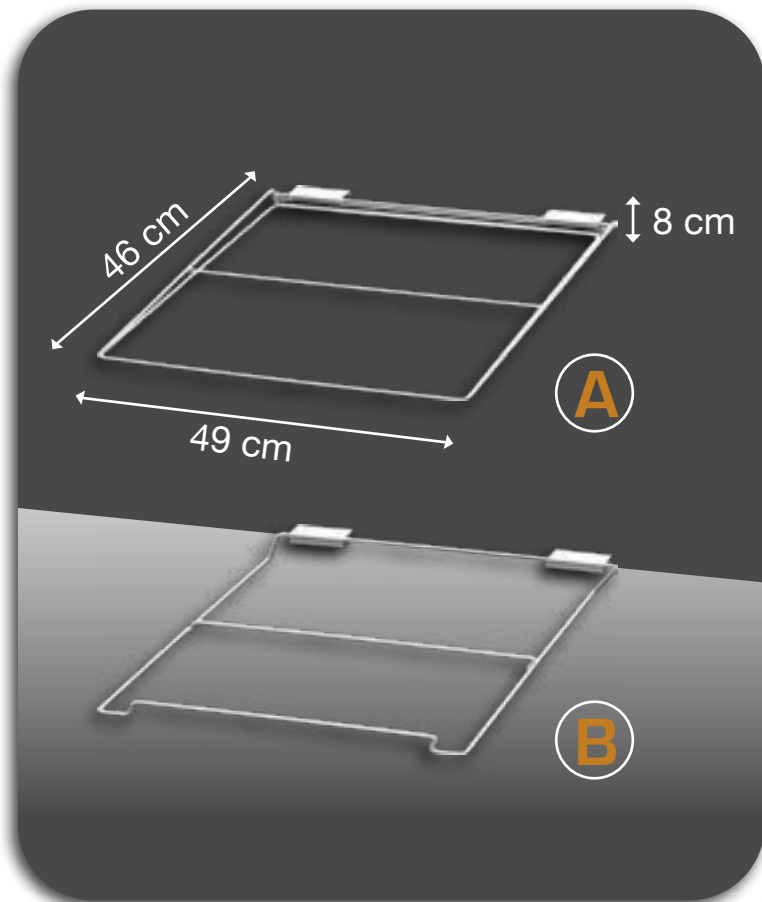

FRAMEWORK FOR FLAT PACK

in store solution

White metal for crossbars for flat pack items.

INCLUDING

2 pieces: **A** + **B**

CODE 00040