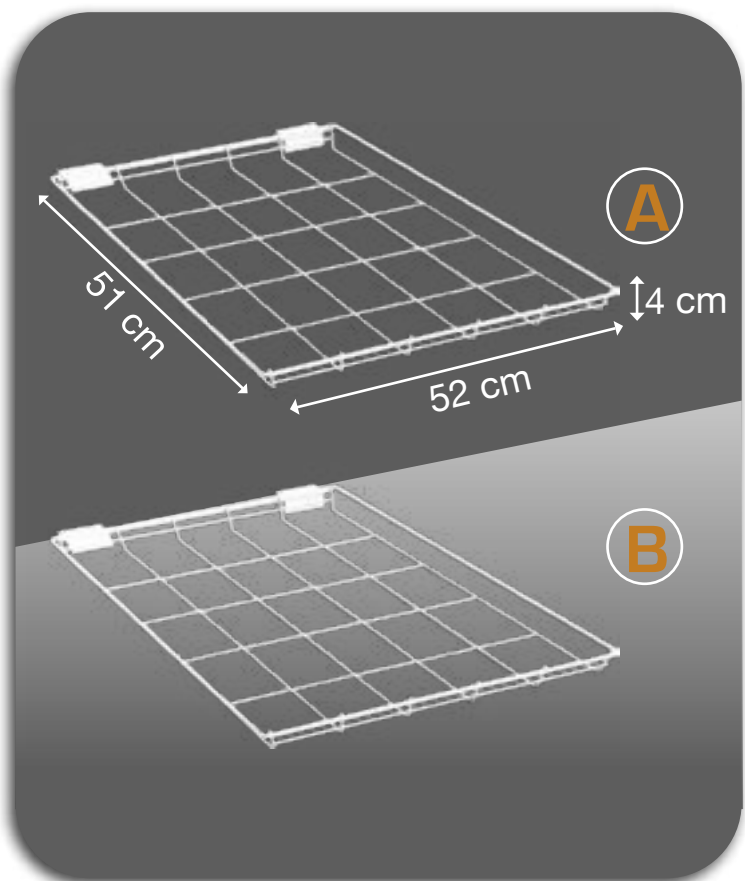

METAL GRID FOR TUBES

in store solution

White metal grid to hang up on crossbar for Giant and Door Cover items.

INCLUDING

2 pieces: **A** + **B**

CODE 00041