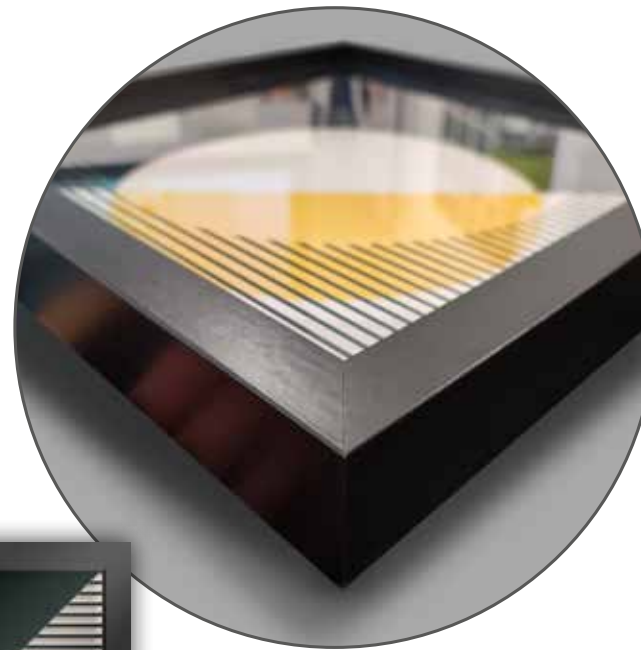

Technical characteristics

3D ART

Plexi

A new and original method to decorate the walls of your home or office. 3D Art combines a modern and refined design with a singular 3D effect due to the printing of the subjects two distinct levels. The print on plexiglass interacts with the background printed on paper, creating depth and giving the observer a sensation of movement, different from every point in which look at the picture.