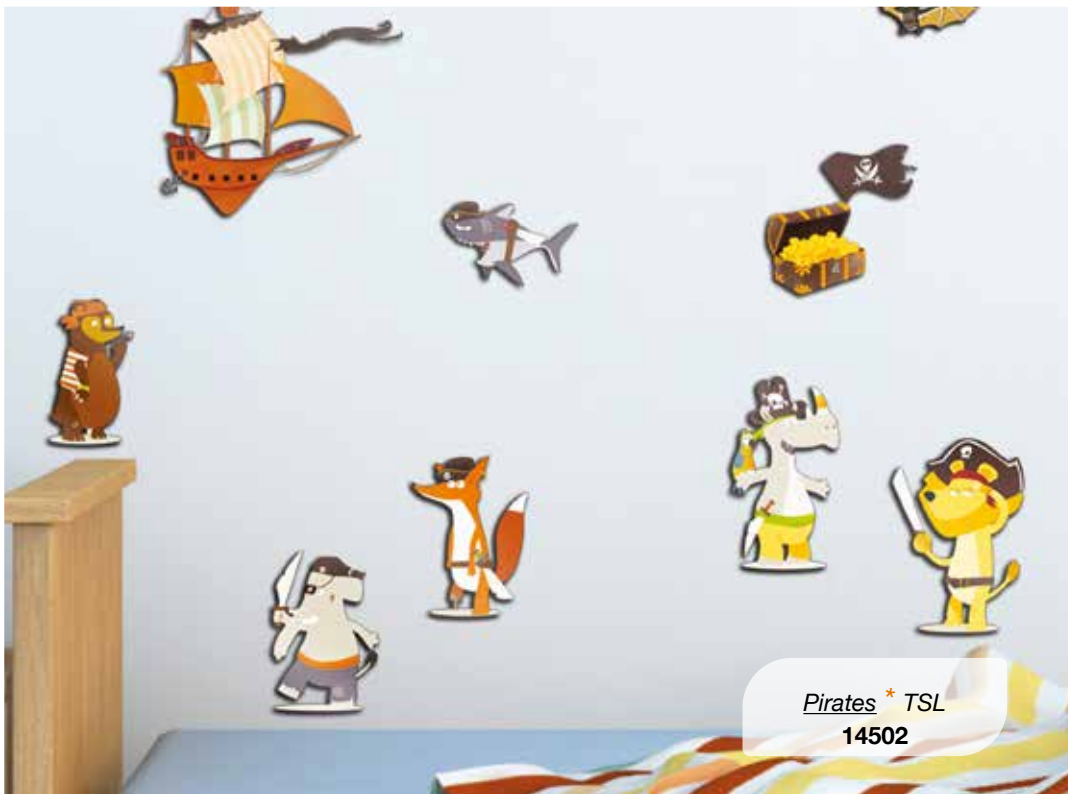

They can be easily applied and removed as a common sticker without leaving any trace of glue.

M Size 31x31
Pack: 31,5x34 cm

Application

M size

1 sheet 31x30 cm
Pack 31,5x34 cm

3 LEVELS

Self-Adhesive

Dinosaurs
14504

Happy Fairies
14503

Happy Forest
14505

Pink Ladybugs
14506

M size

1 sheet 31x30 cm
Pack 31,5x34 cm

3 LEVELS

Self-Adhesive

Lovely Unicorns
14511

** Till Stocks Last*

DISPLAY - Wall Quotes
Size: H 149 x D 42 X W 53 cm

Technical characteristics

KIDS - WALL STICKERS

Self-Adhesive

Even the most beautiful kid's room needs to be decorated to give a personal warm touch and go along with the child through his growth. Let inspire your child with enchanting adhesive characters and don't forget to light up the entire room at night with our glowing stars: a classic throughout all child generations!