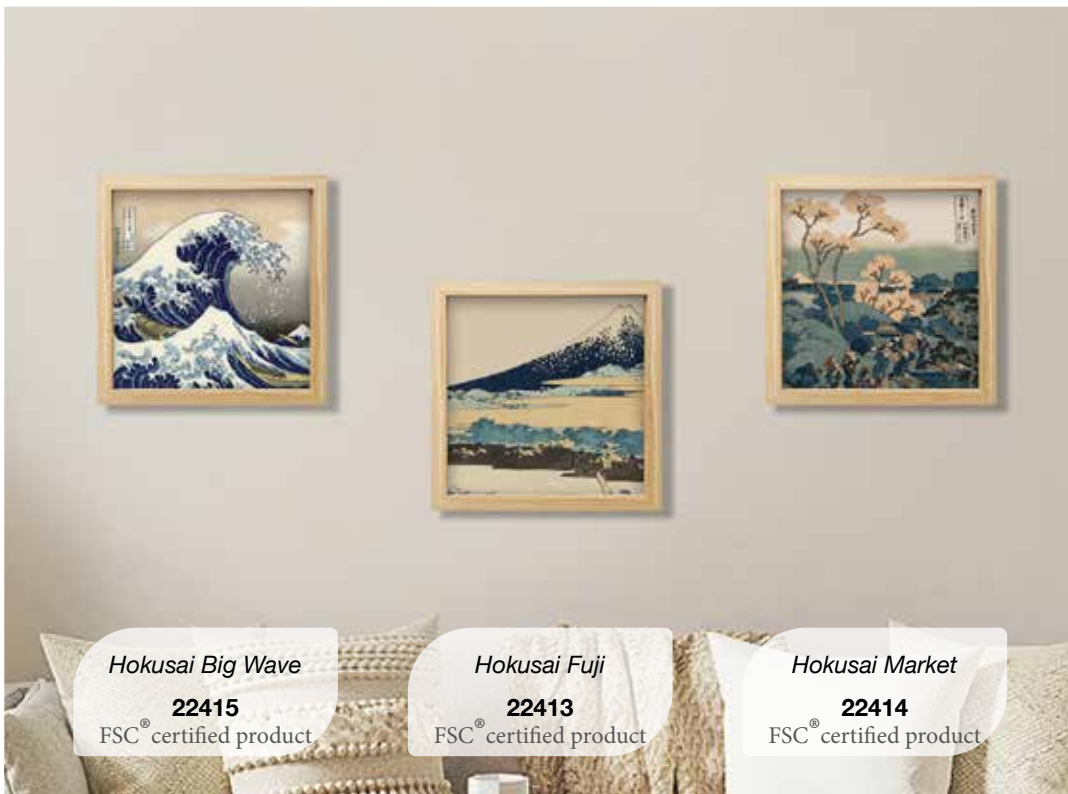

Japanese Ink Art Bamboo
22404
FSC® certified product

Hokusai Big Wave
22415
FSC® certified product

Hokusai Fuji
22413
FSC® certified product

Hokusai Market
22414
FSC® certified product