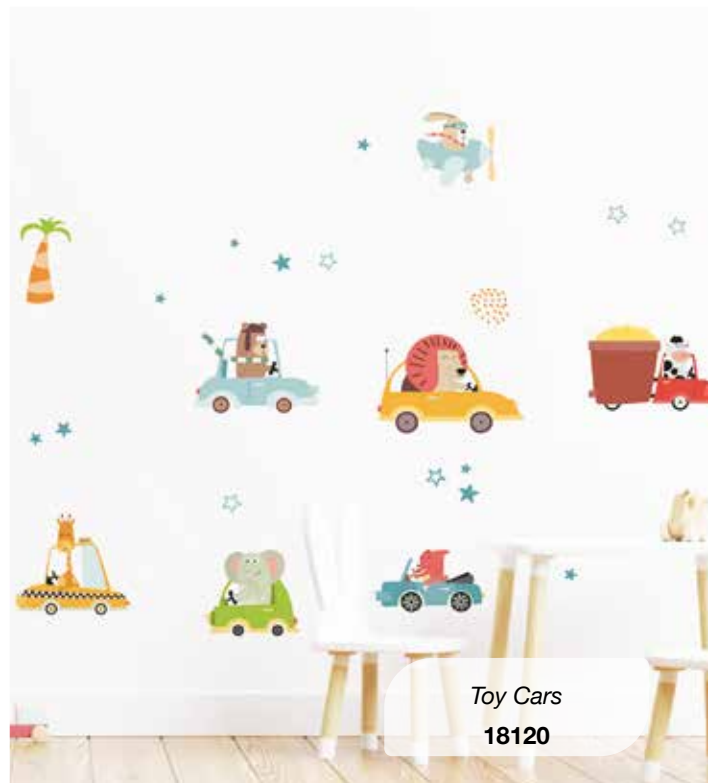

** Till Stocks Last*

DISPLAY - Wall Quotes
Size: H 149 x D 42 X W 53 cm

Technical characteristics

KIDS - WALL STICKERS

Self-Adhesive

Even the most beautiful kid's room needs to be decorated to give a personal warm touch and go along with the child through his growth. Let inspire your child with enchanting adhesive characters and don't forget to light up the entire room at night with our glowing stars: a classic throughout all child generations!

Application

XLFLAT size

2 sheets 47x67 cm
Pack 47,5x70 cm

WALL STICKERS

Self-Adhesive

Airplanes
18313

Watercolour Animals
18310

World Map
18301

XL FLAT size

2 sheets 47x67 cm
Pack 47,5x70 cm

WALL STICKERS

Self-Adhesive

L FLAT size

1 sheet 47x67 cm
Pack 47,5x70 cm

Mermaids
18119

Toy Cars
18120

Riding Animals
18117

Happy Fairies
18106

L FLAT size

1 sheet 47x67 cm
Pack 47,5x70 cm

WALL STICKERS

Self-Adhesive

M size

2 sheets 31x31 cm
Flat pack 31,5x34 cm