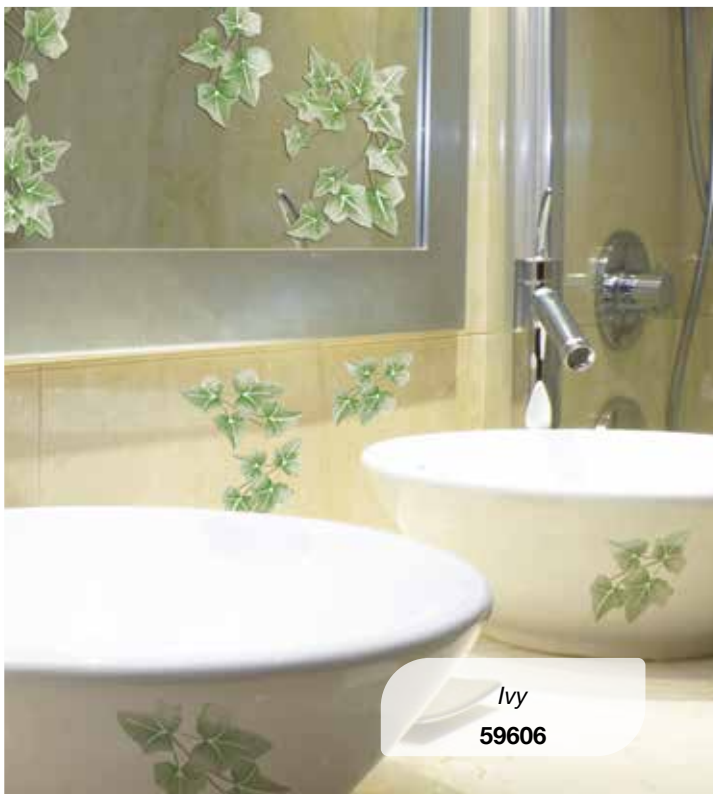

The Creative stickers are made of a special self-adhesive material, water and moisture resistant, wipeable with a regular detergent cleaner, easy to apply and remove without leaving traces of glue. These peculiar stickers distinguish themselves from ordinary decals due to their three-dimensional shapes, given by a special resin and for their resistance to soap and hot water wash.

S Size 15x31 cm
Pack: 15,5x34 cm

Application

S size

1 sheet 15x31 cm
Pack 15,5x34 cm

CREATIVE

Embossed Stickers

Colourful Butterflies
59602

Colourful Fishes
59604

Sunflowers
59605

Ivy
59606

Roses
59608

Blue Circles
59609

Technical characteristics

WINDOW STICKERS

Static Cling

Our window and glasses decorations are visible on both sides and are washable and light-resistant.