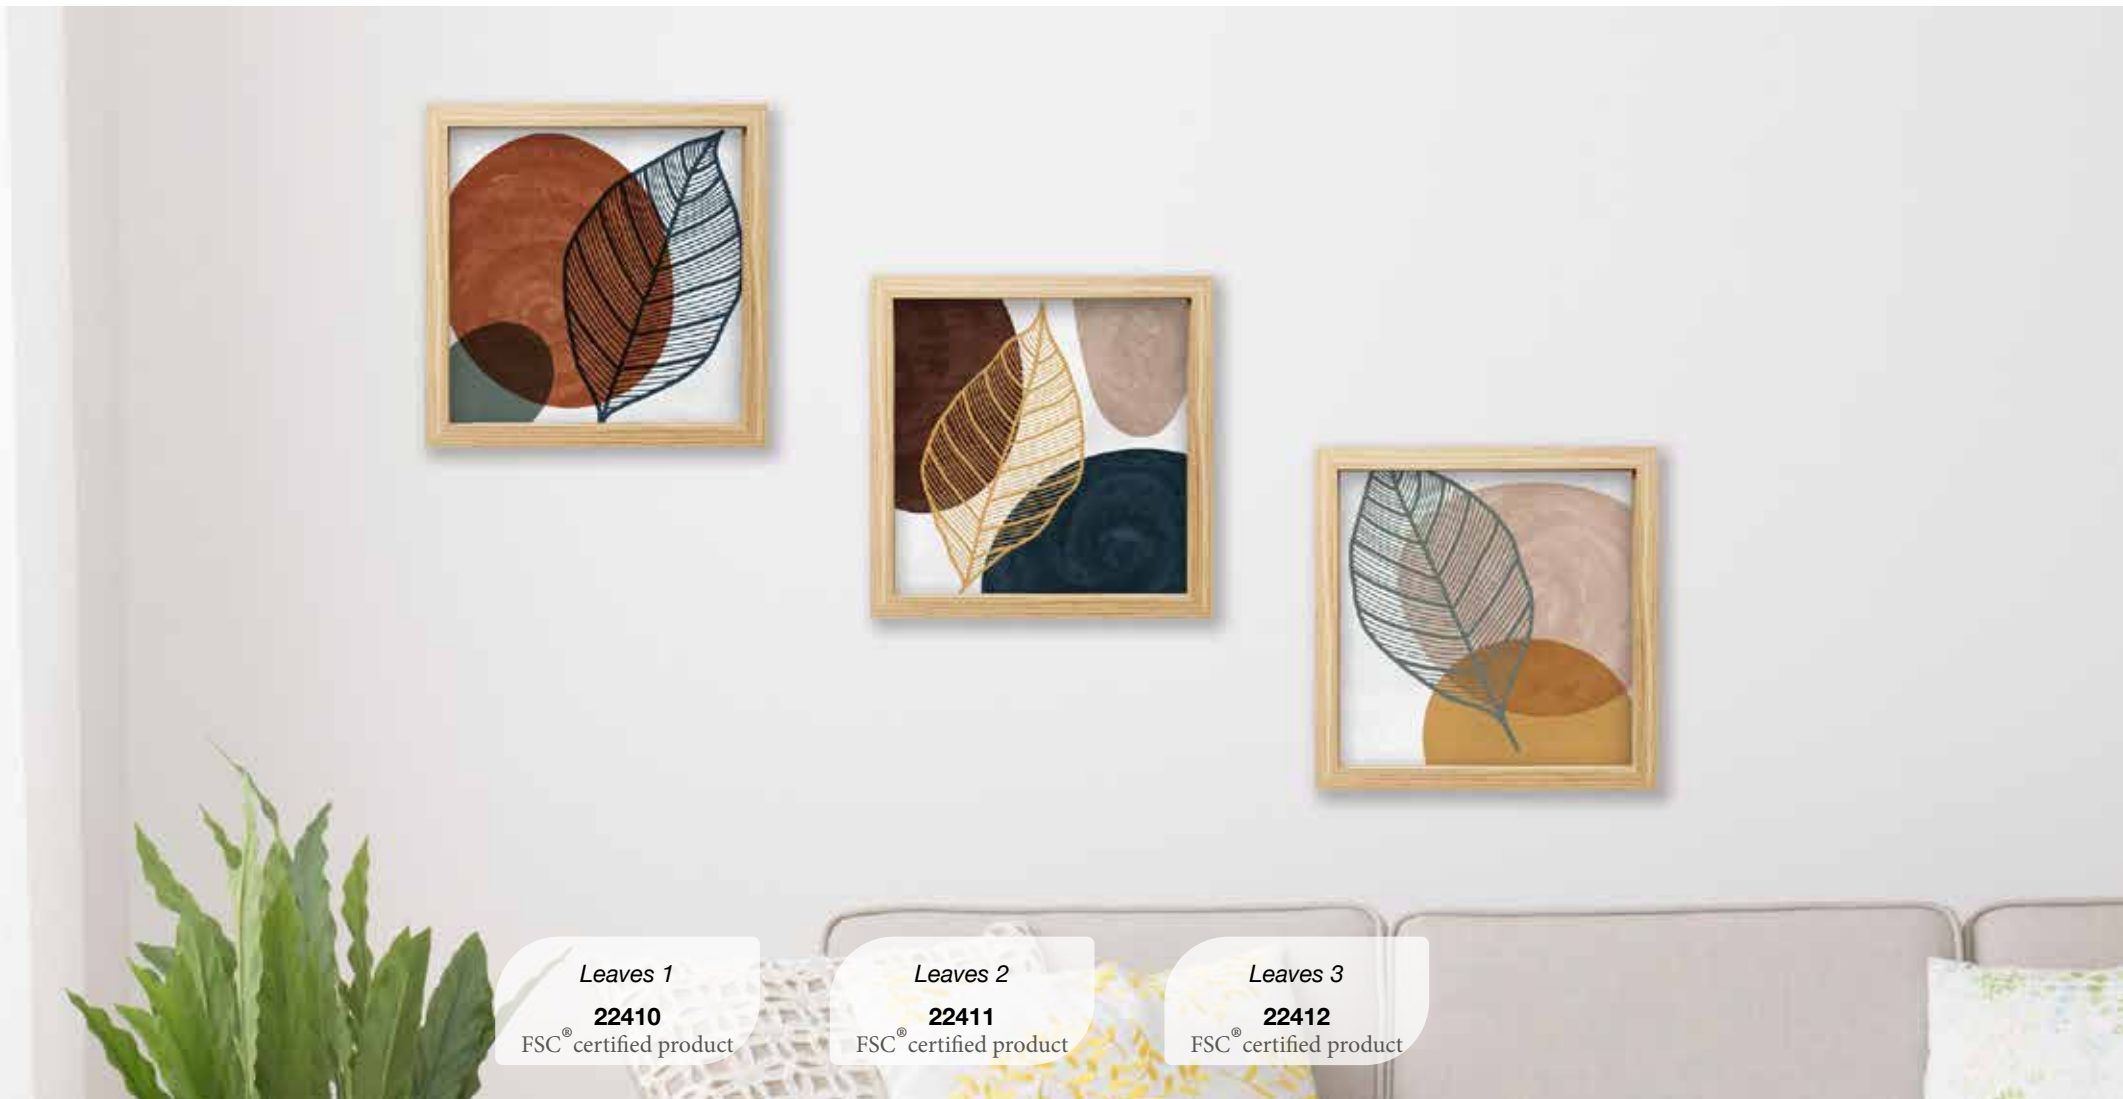

Tropical Parrot
22427
FSC® certified product

Tropical Peacock
22426
FSC® certified product

Tropical Cacatua
22425
FSC® certified product

M size

1 piece 30x30x3,75 cm
Pack 30x30x4,25 cm

FRAME ART

FSC® Certified

Leaves 1
22410
FSC® certified product

Leaves 2
22411
FSC® certified product

Leaves 3
22412
FSC® certified product