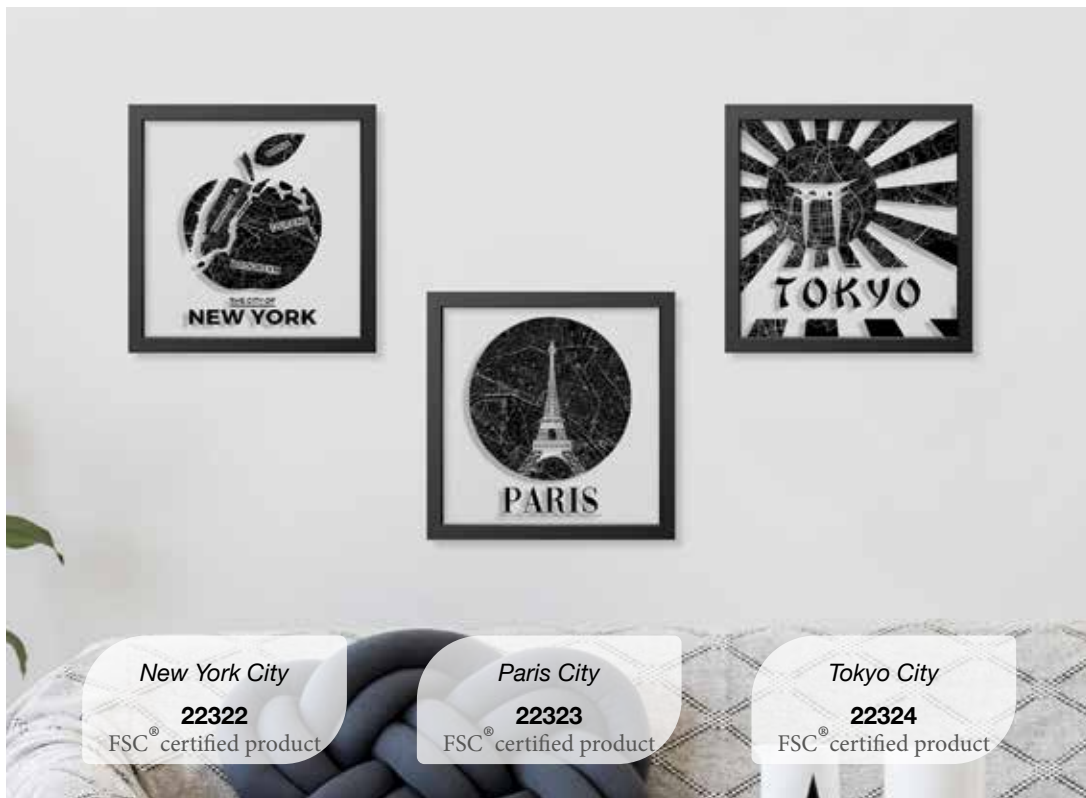

Kandinsky Composition
22316
FSC® certified product

New York City
22322
FSC® certified product

Paris City
22323
FSC® certified product

Tokyo City
22324
FSC® certified product