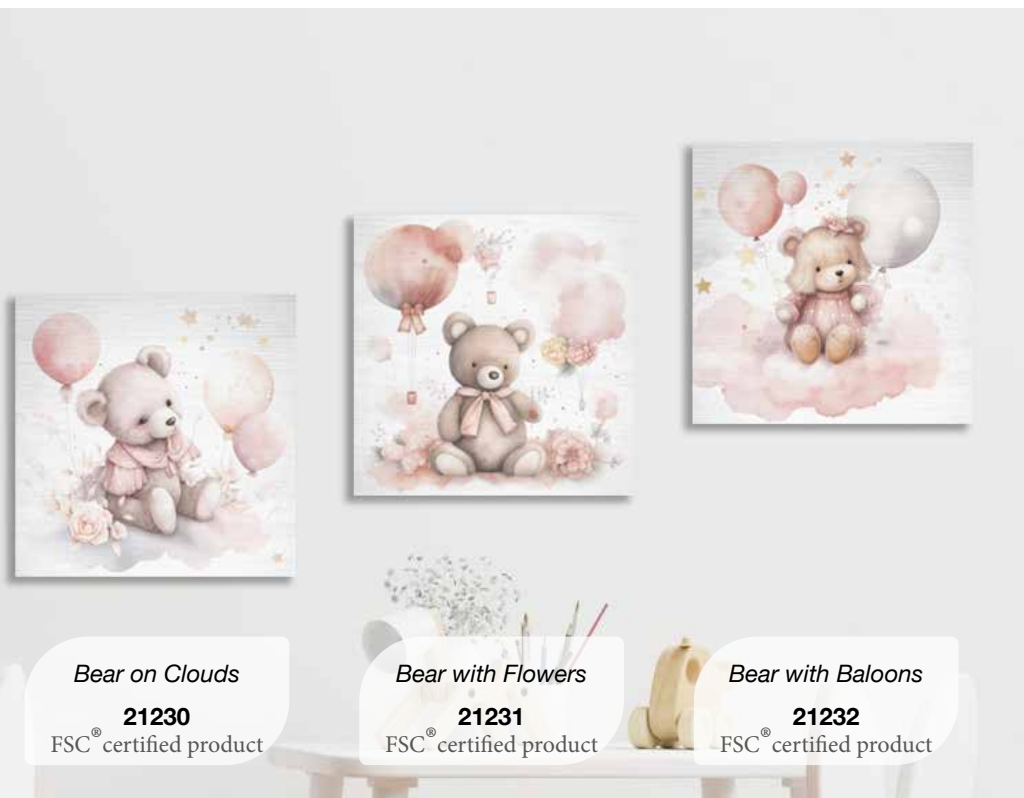

M size

1 piece 29x29x1,6 cm
Pack 30x30x2 cm

WOODART

MDF Prints