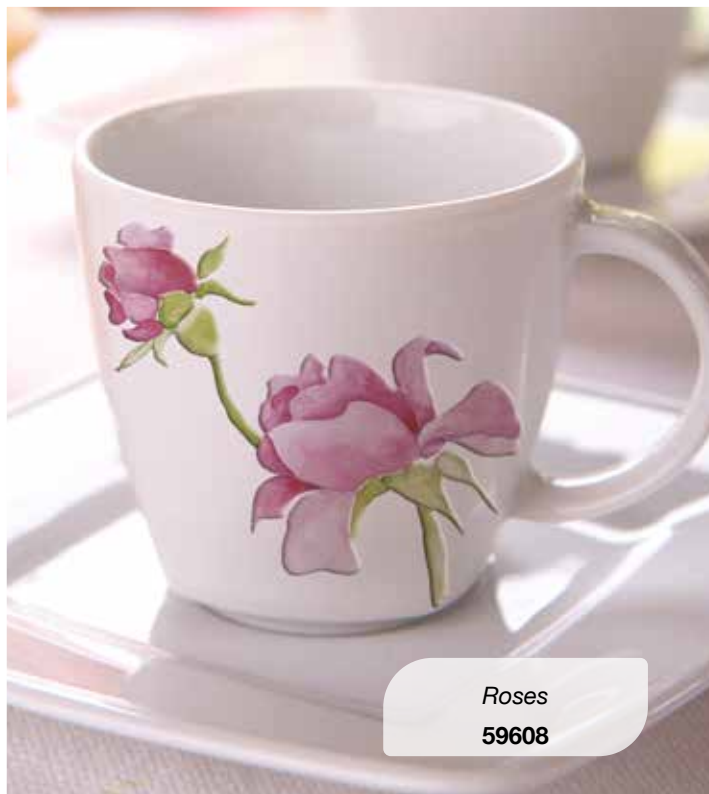

Colourful Fishes
59604

Roses
59608