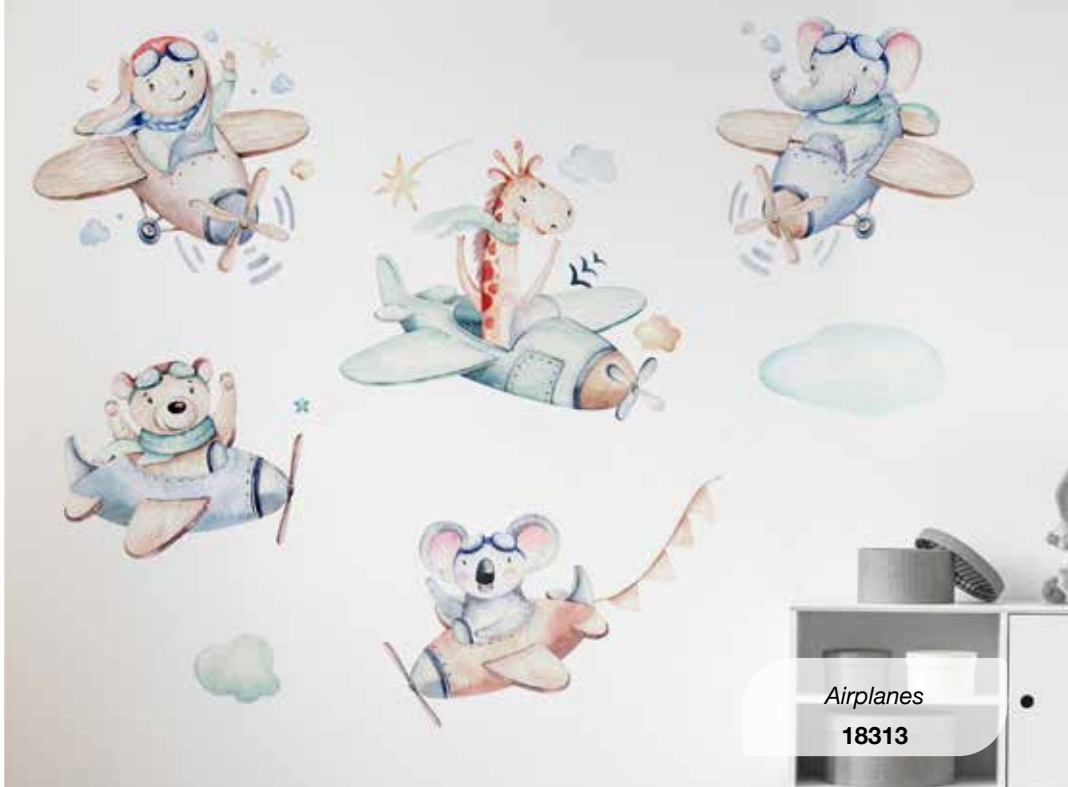

** Till Stocks Last*

DISPLAY - Wall Quotes
Size: H 149 x D 42 X W 53 cm

Technical characteristics

KIDS - WALL STICKERS

Self-Adhesive

Even the most beautiful kid's room needs to be decorated to give a personal warm touch and go along with the child through his growth. Let inspire your child with enchanting adhesive characters and don't forget to light up the entire room at night with our glowing stars: a classic throughout all child generations!

Application

XLFLAT size

2 sheets 47x67 cm
Pack 47,5x70 cm

WALL STICKERS

Self-Adhesive

Airplanes
18313

Watercolour Animals
18310

World Map
18301