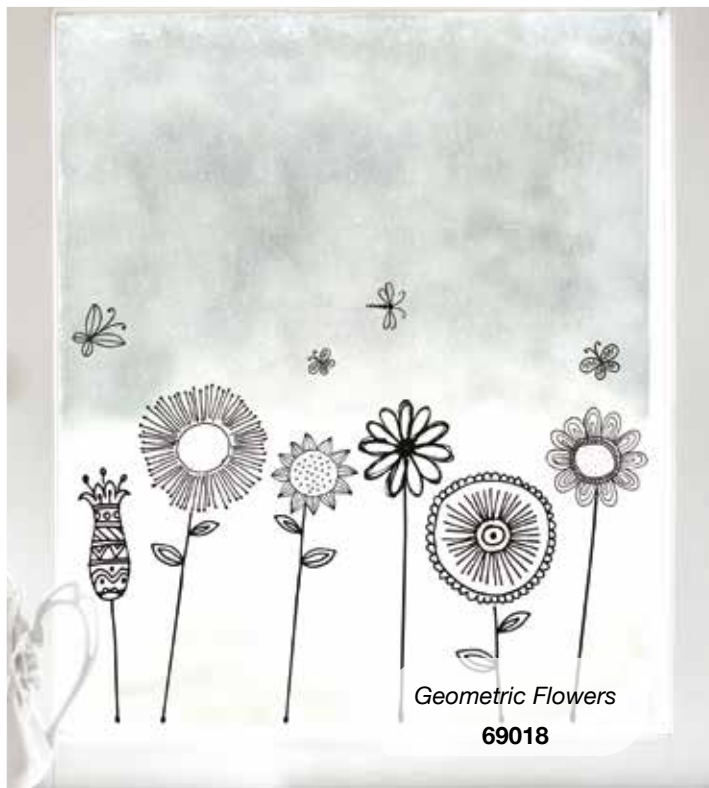

Peach Branch
69005

Geometric Flowers
69018