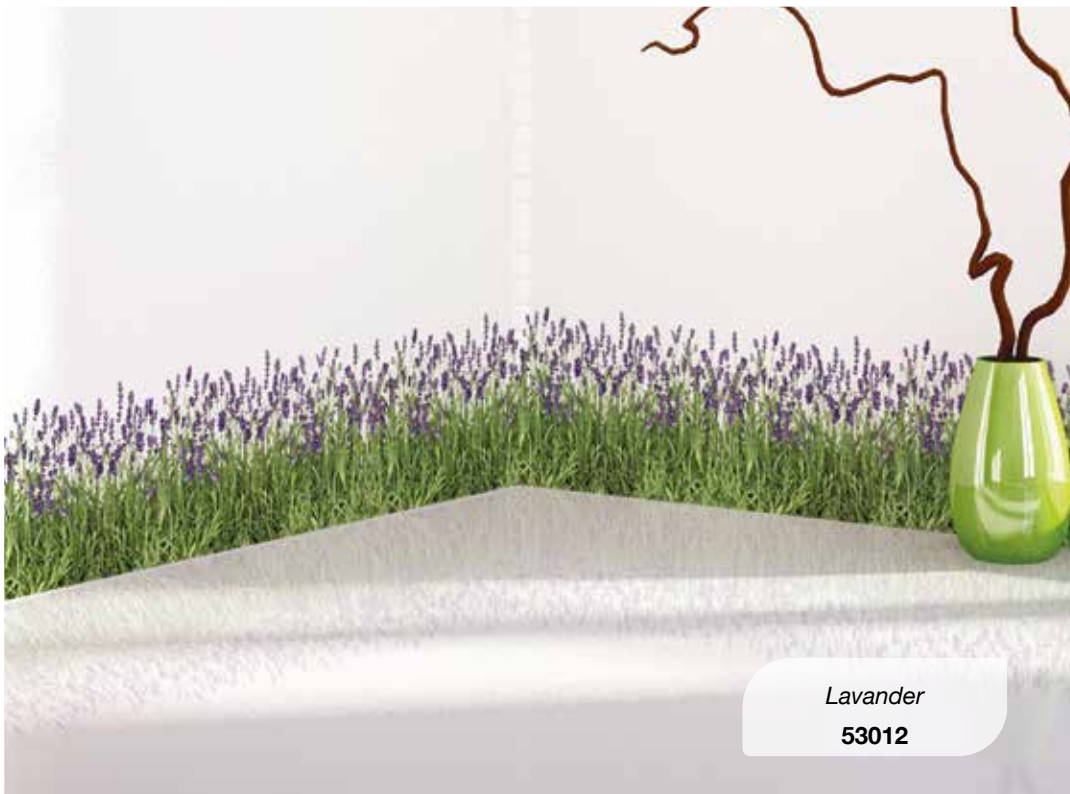

ROLL DECOR size

1 sheet 30x198 cm
Pack 12,5x32x2 cm

WALL STICKERS

Self-Adhesive

Grass & Ladybugs
53004

Climbing Plant
53011

Lavander
53012

Ivy
53013