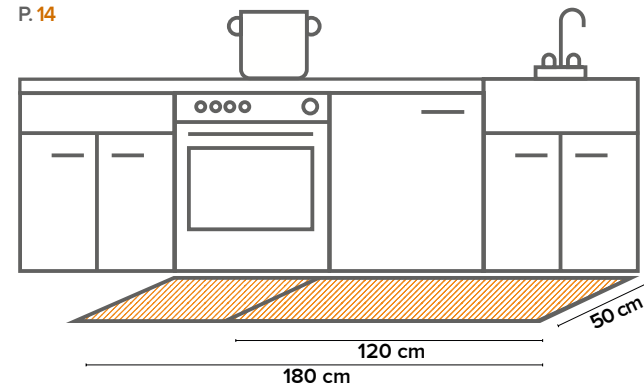

Asciughino Aqua Grip Runners - expanded polyurethane

Metal Panels & Borders - aluminum

P. 14