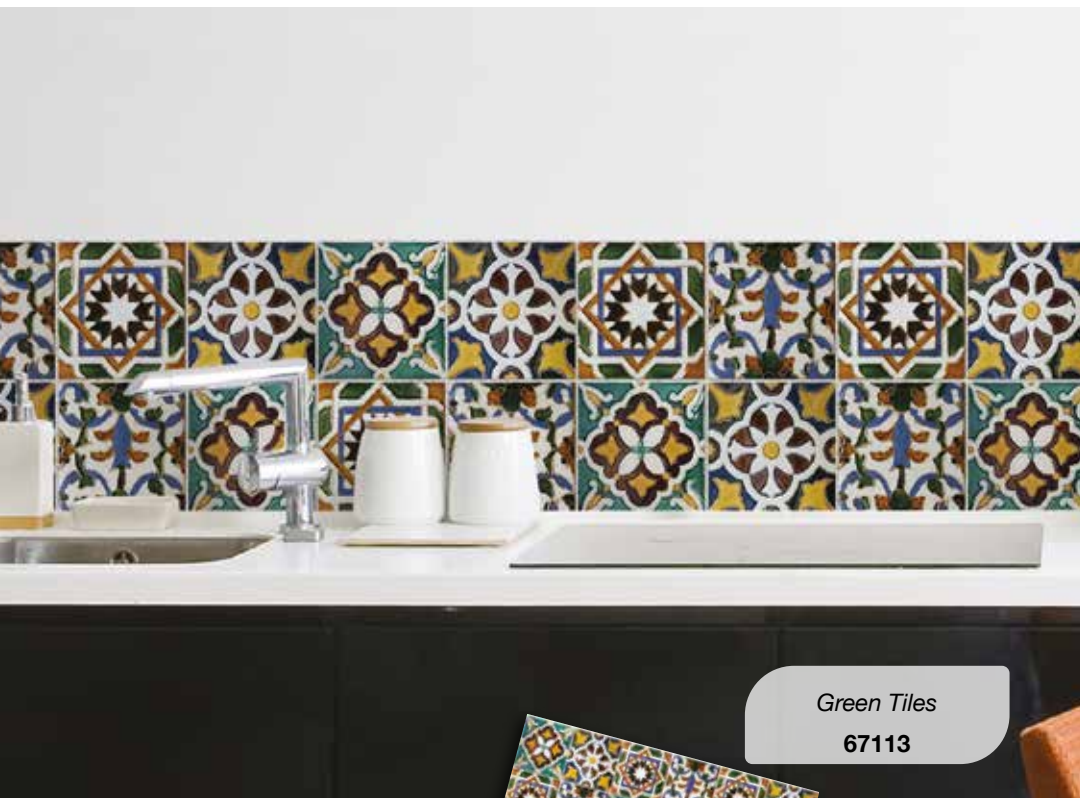

DB size

1 sheet 195x23,5 cm
Blister pack 12,5x26x2,5 cm

DECOBORDERS

Self-Adhesive. Bubble Free