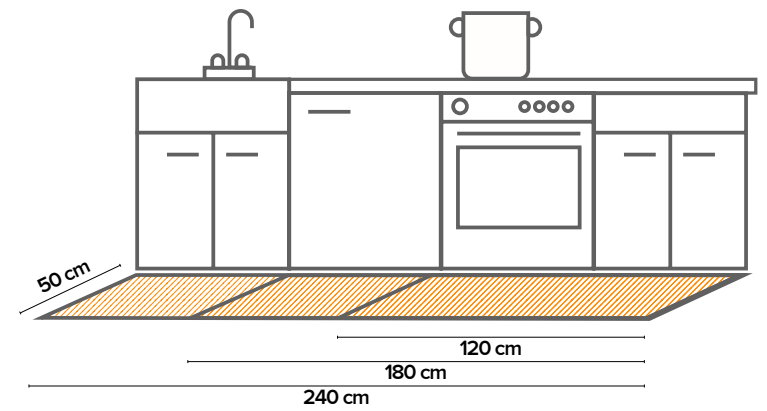

Leaves Texture
M 83536 - L 83636 - XL 83736

Blue Tropical
M 83535 - L 83635 - XL 83735

M size 120x50 cm
L size 180x50 cm
XL size 240x50 cm
Roll runner \varnothing 9x50 cm

Hexagonal Green
M 83537
L 83637
XL 83737