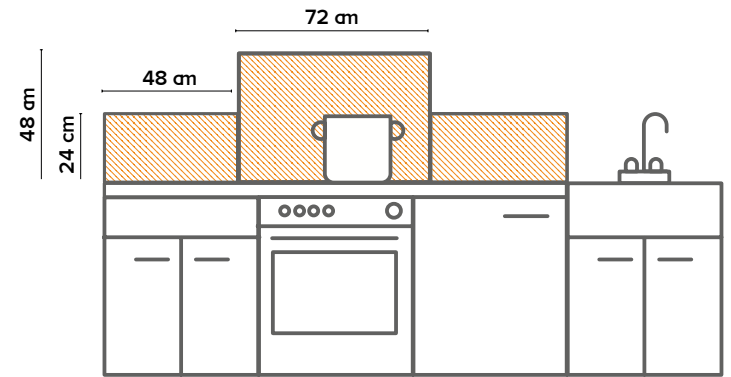

Metal Panel Flat pack 73X49x0,5 cm
Metal Border Flat pack 49x25x0,8 cm

Brushed - 72x48 cm
86202

Brushed - 48x24 cm 2 pcs.
86102