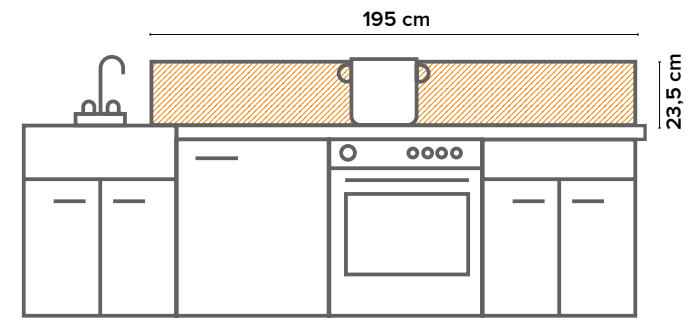

Blister pack 12,5x26x2,5 cm