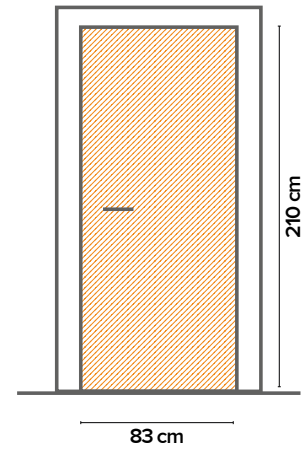

Light resistant perfect to renew your old doors, you can also apply them on the security door or any smooth surface such as furniture and walls.

DISPLAY - Door Cover

Size: H 120 x D 51 X W 54,5 cm

Door Cover

Tube Pack: Ø9x96 cm

Application

DOOR COVERS

Self-Adhesive. Bubble Free

B&W Old Street
20183

Road Sunset
20180

Tube pack $\varnothing 9 \times 96$ cm

Mountain Sunset
20181