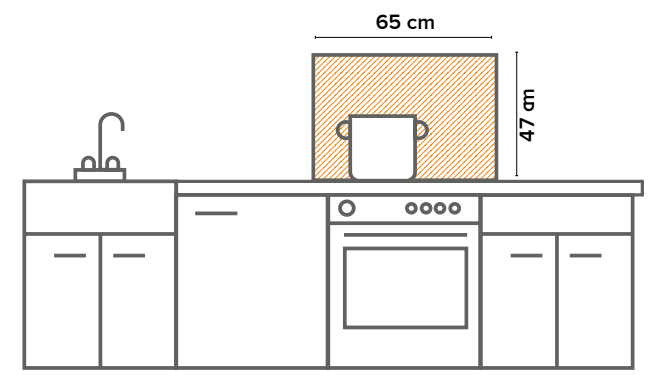

Self-Adhesive. Bubble Free

New

Tuscany Tiles
67284

New

Grey Cementines
67285

Coffee
67250

Stones
67213

Flat pack
47,5x70 cm