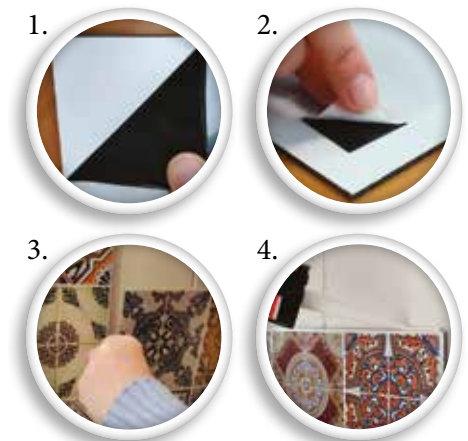

Metal Panel L Size

Flat Pack: 73x49x0,5 cm

Metal Border

Flat Pack: 49x25x0,8 cm

Application

METAL PANELS & BORDERS

Aluminium Decorative Panels

White Marble - 72x48 cm