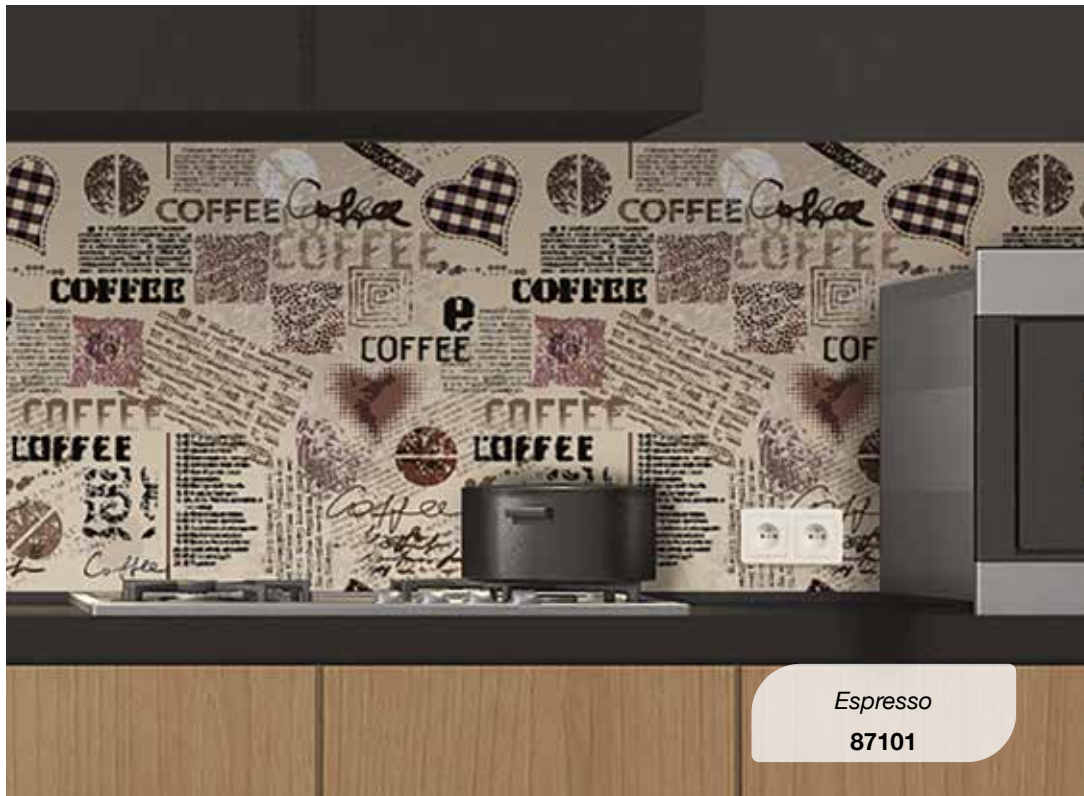

Travertine Stone
87111