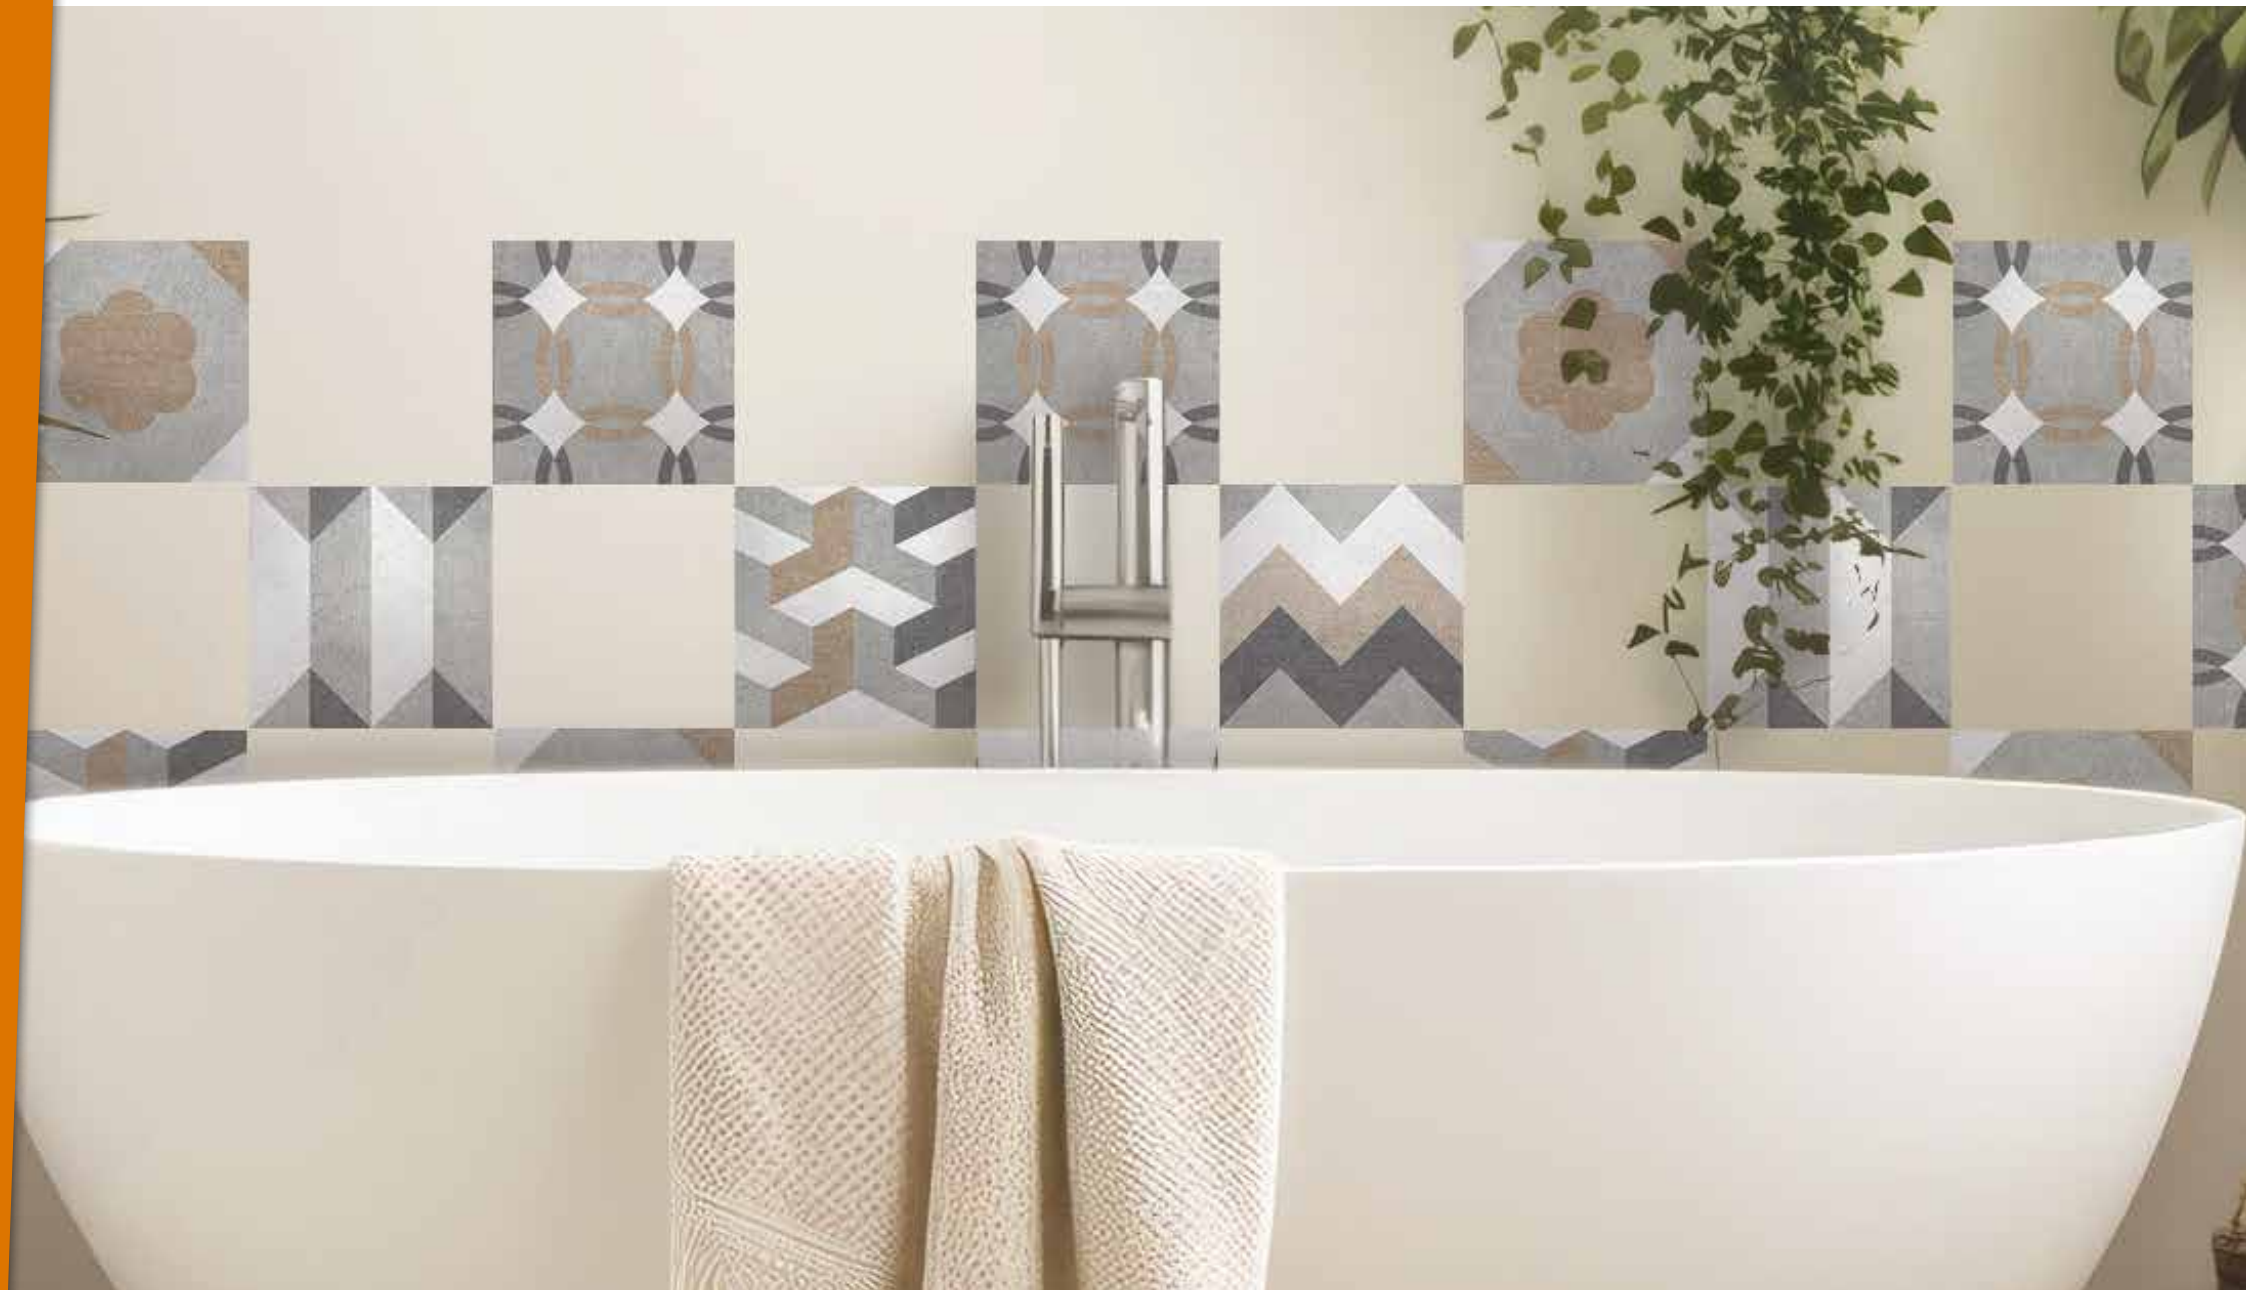

Coffee
67121

*Coordinated with KP
Coffee - 67250*

Technical characteristics

DECOR TILES & TILE COVERS

Self-Adhesive. Bubble Free

Decor Tiles & Tile Covers are the perfect choice for a quick, easy and low cost decor solution for renovating any bathroom or kitchen with no cementing and no grouting. Thanks to the special microstructure of the adhesive coating, the result is completely wrinkle and bubble free.