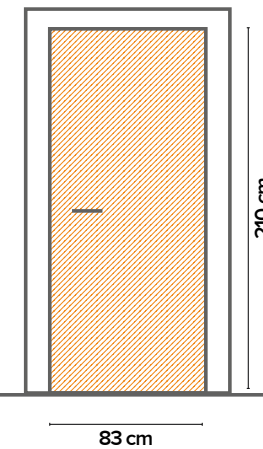

Door Covers - pvc stickers

P. 68

Wall Hangers - wood

P. 80