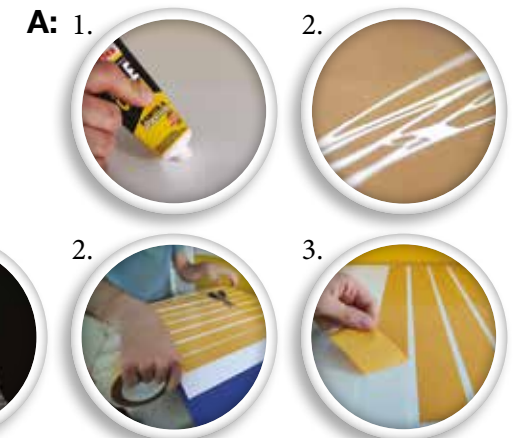

Application A or B