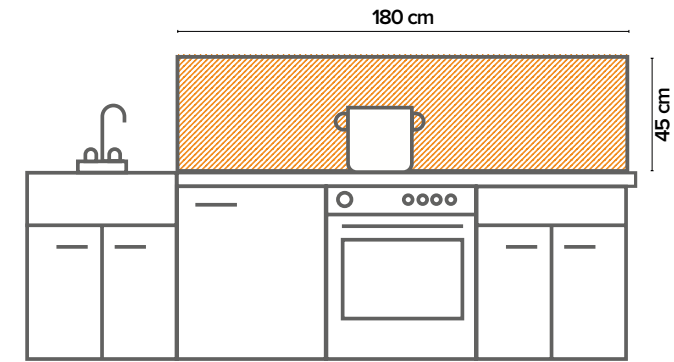

Blister pack
12,5x46x2,5 cm

Grey Stones
67318