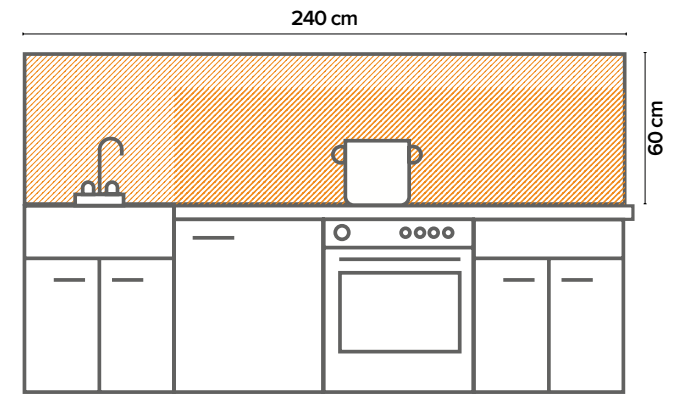

Ancient Azulejos