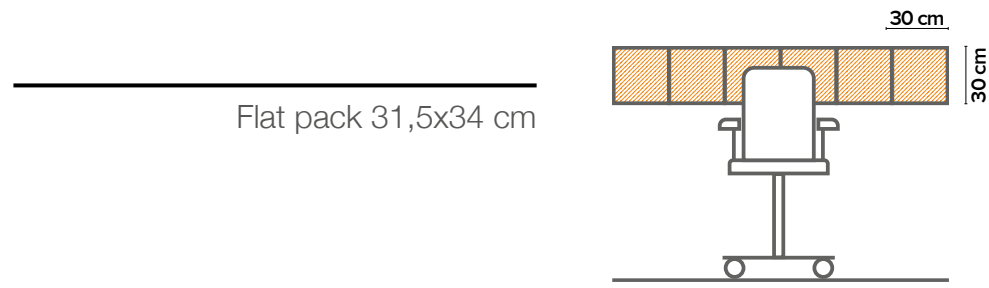

Wood Tropical
54758