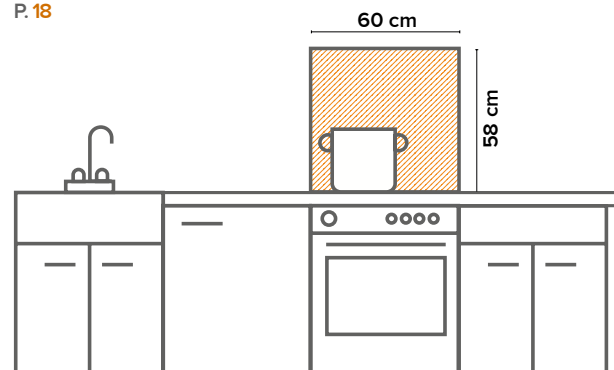

Backsplash XL - L - pvc stickers

P. 18