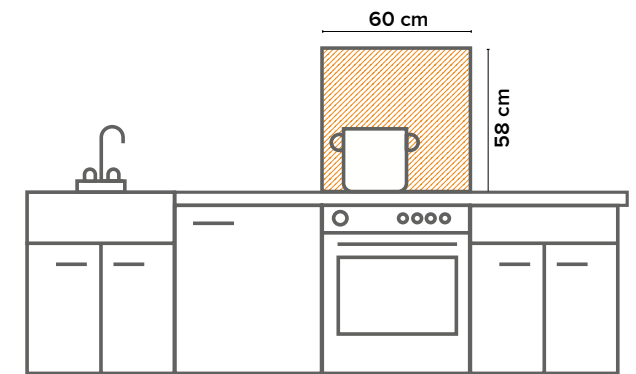

Flat pack 60,5x58,5x0,5 cm